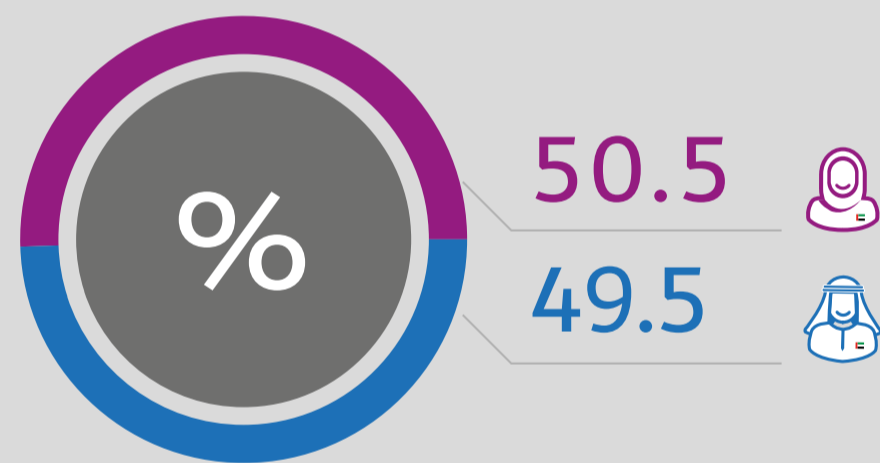

# Dubai Population End of Q3 2018

**%7.7**  
Annual Population  
Growth Rate

Number of present individuals  
in the emirate during peak hours

3,136,400 Population

1,155,000 Temporary present individuals  
in the emirate during peak hours

Percentage distribution of permanent Emirati  
population by Gender

Percentage distribution of total permanent  
residents population by Gender

Population Pyramid

Source: Dubai Statistics Center - Population Yearly Estimate