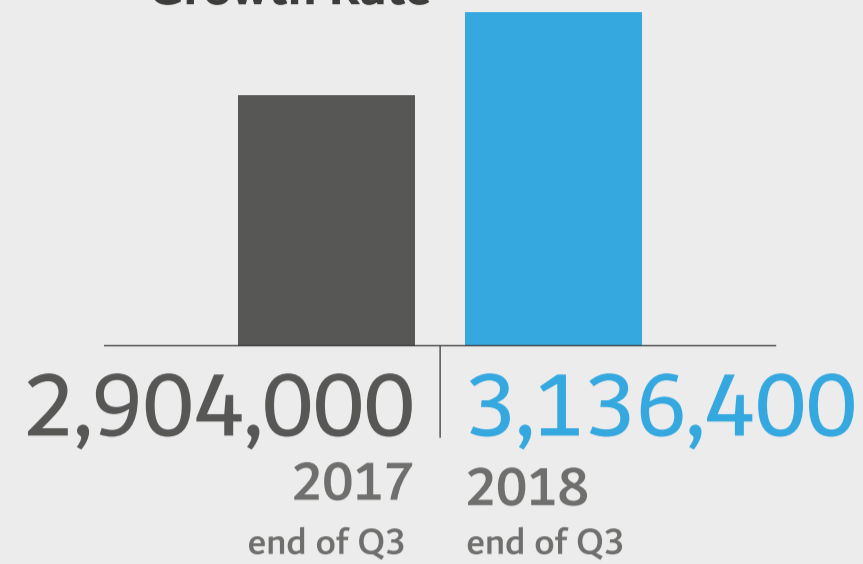

# Dubai Population End of Q3 2018

**%7.7**  
Annual Population  
Growth Rate

Number of present individuals  
in the emirate during peak hours

3,136,400 Population

1,155,000 Temporary present individuals  
in the emirate during peak hours

Percentage distribution of permanent Emirati  
population by Gender

Percentage distribution of total permanent  
residents population by Gender

Population Pyramid

Source: Dubai Statistics Center - Population Yearly Estimate

Dubai Population  
Through history since 1881