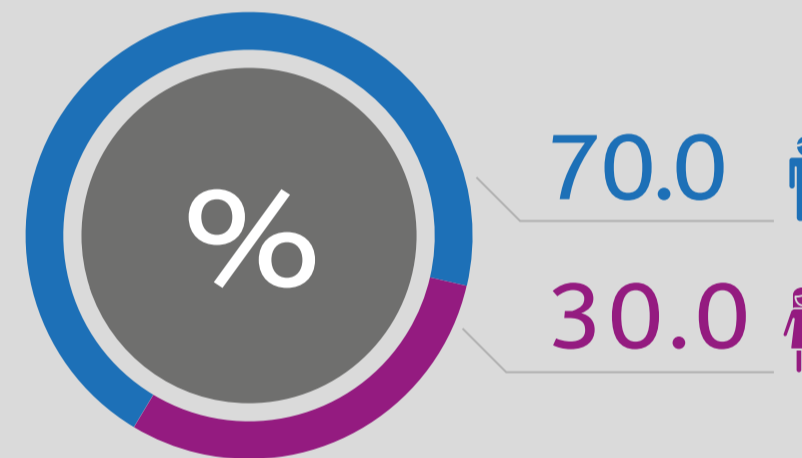

# Dubai Population End of Q3 2018

**%7.7**  
Annual Population  
Growth Rate

Number of present individuals  
in the emirate during peak hours

3,136,400 Population

1,155,000 Temporary present individuals  
in the emirate during peak hours

Percentage distribution of permanent Emirati  
population by Gender

Percentage distribution of total permanent  
residents population by Gender

Population Pyramid

Source: Dubai Statistics Center - Population Yearly Estimate