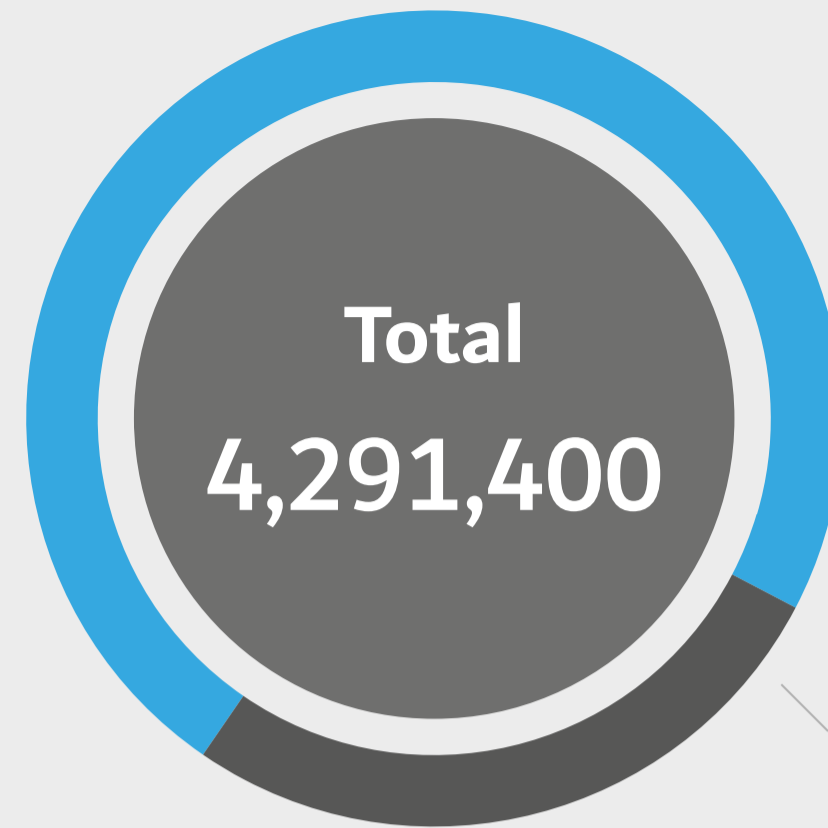

# Dubai Population End of Q3 2018

**%7.7**  
Annual Population  
Growth Rate

Number of present individuals  
in the emirate during peak hours

3,136,400 Population

1,155,000 Temporary present individuals  
in the emirate during peak hours

Percentage distribution of permanent Emirati  
population by Gender

Percentage distribution of total permanent  
residents population by Gender

Population Pyramid

Source: Dubai Statistics Center - Population Yearly Estimate

Dubai Population  
Through history since 1881