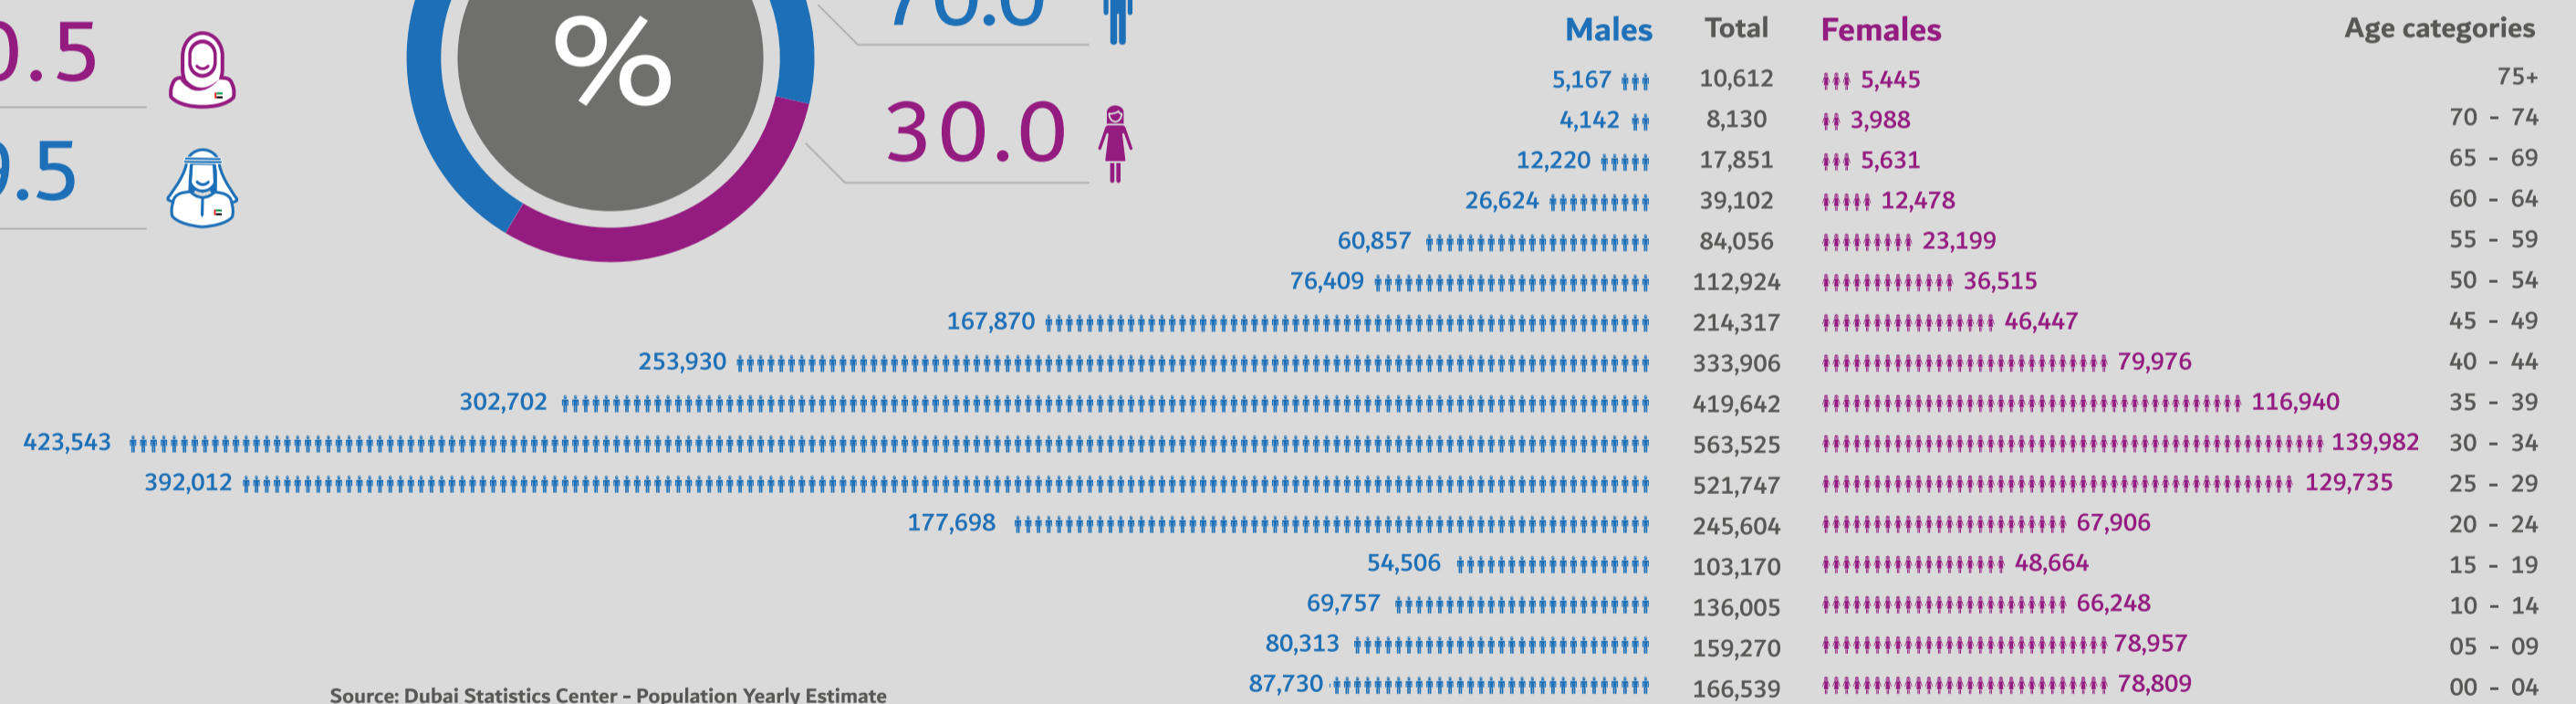

# Dubai Population End of Q3 2018

**%7.7**  
Annual Population  
Growth Rate

Number of present individuals  
in the emirate during peak hours

3,136,400 Population

1,155,000 Temporary present individuals  
in the emirate during peak hours

Percentage distribution of permanent Emirati  
population by Gender

Percentage distribution of total permanent  
residents population by Gender

Population Pyramid

Source: Dubai Statistics Center - Population Yearly Estimate

Dubai Population  
Through history since 1881