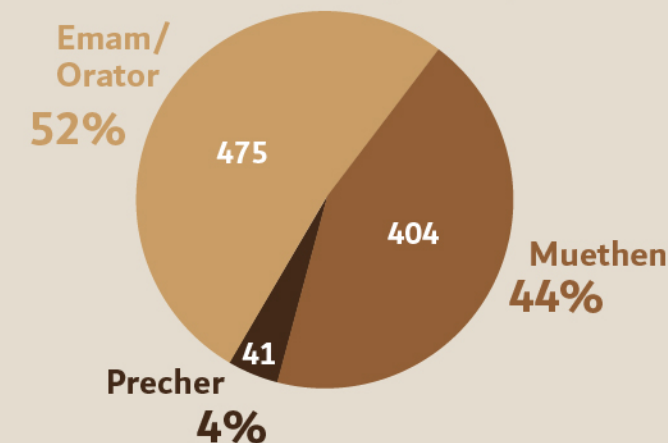

2,098 Masjid's in Dubai  
with approximate facilitating  
capacity of 636,297

\* Masjid by location

\* Masjid Employees by Occupation

\* Employees of masjids working for Islamic Affairs & Charitable Department