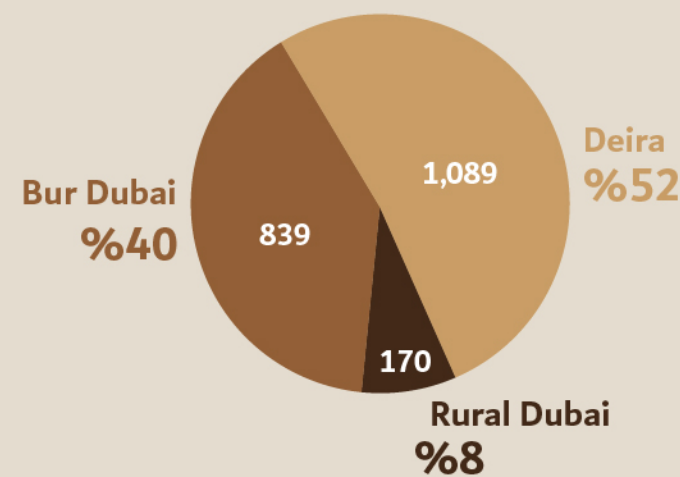

2,098 Masjid's in Dubai  
with approximate facilitating  
capacity of 636,297

\* Masjid by location

\* Masjid Employees by Occupation

\* Employees of masjids working for Islamic Affairs & Charitable Department