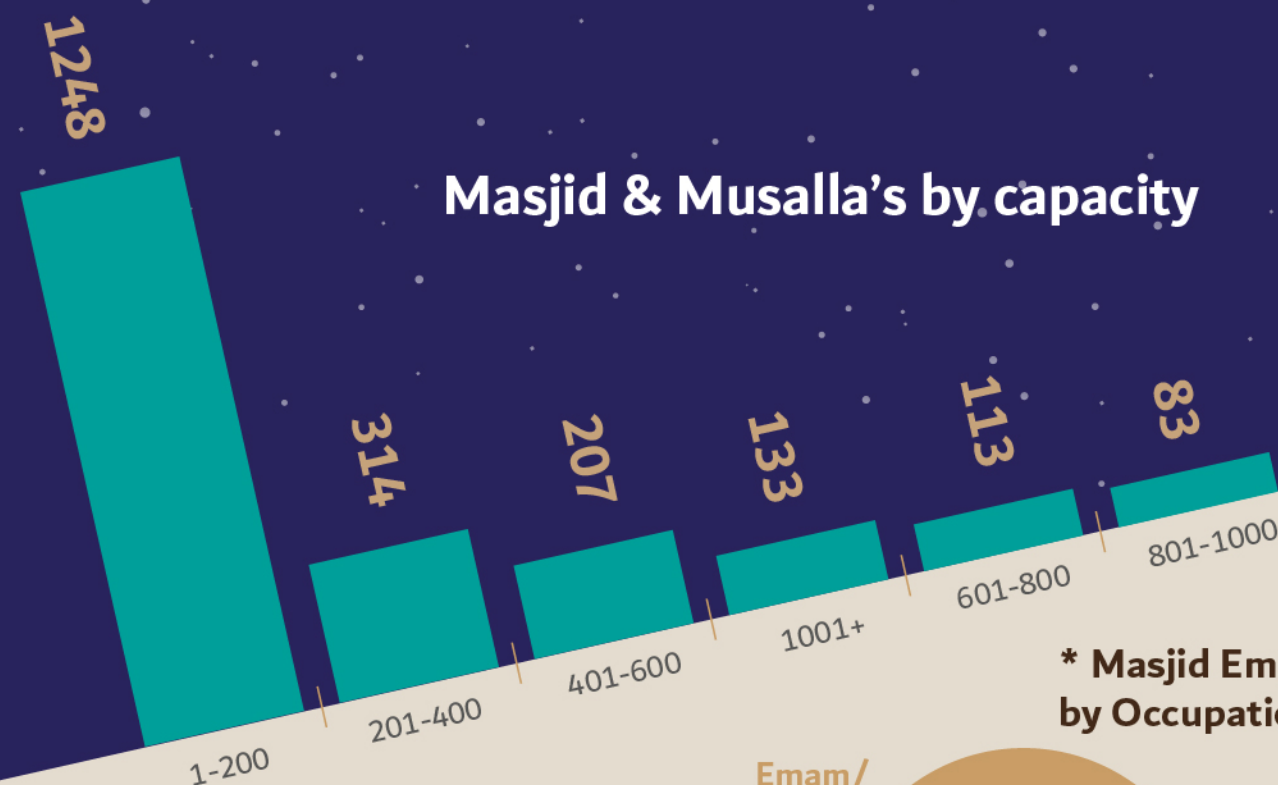

2,098 Masjid's in Dubai  
with approximate facilitating  
capacity of 636,297

\* Masjid by location

\* Masjid Employees by Occupation

\* Employees of masjids working for Islamic Affairs & Charitable Department